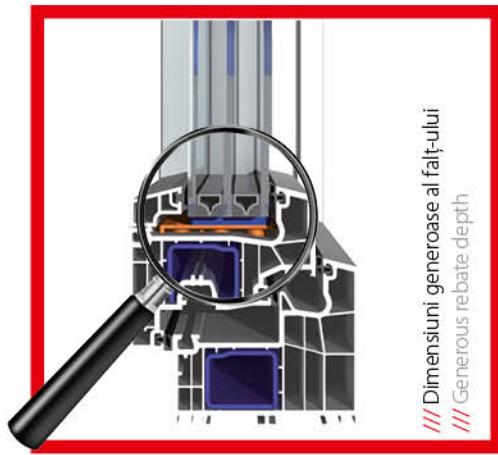

/// Dimensiuni generoase al falf-ului
/// Generous rebate depth

/// Perfecțiune:

Profilele fabricate în Germania, cu pereți de grosime clasa A asigură o calitate superioară.

/// Perfection

Profiles, constructed in Germany with wall thickness class A stand for superior quality.

/// Protecție la frig și căldură:

Cele 6 camere de izolare ale sistemului bluEvolution 92 oferă o protecție termică deosebită, în acest mod reducându-se costurile de încălzire și emisiile de CO₂. Proprietățile de izolare termică pot fi îmbunătățite prin folosirea unor vitraje cu grosimi de până la 60 mm. Acest fapt determină seria bluEvolution să devină un sistem de ferestre într-adevăr prietenos cu mediul înconjurător.

/// Protection from heat & cold:

The 6 profile chambers of bluEvolution 92 offer excellent thermal protection, thus cutting heating costs and CO₂ emissions. With the possibility of integrating filling thicknesses of up to 60 mm the thermal insulation properties can further be improved. This fact make bluEvolution 92 a really climate friendly window system.

/// Securitate pe toate planurile și protecție optimă:

Datorită adâncimii constructive de 92 mm se asigură o protecție confortabilă împotriva zgomotului, ploii și a intrărilor prin efrație.

/// Secure all round & optimally protected:

Comforting protection from noise, driving rain and burglary due to the high construction depth of 92 mm, the large steel reinforcements and the three sealing levels.

/// Protejarea mediului înconjurător:

Profilele pot fi integral reciclate datorită materialului de primă clasă care poate fi separat pe componente pentru reciclare.

/// Secure all round, optimally protected:

Comforting protection from noise, driving rain and burglary due to the high construction depth and the three sealing levels.

/// O gamă variată de forme și culori:

O multitudine de forme și culori bazate pe profile care asigură o suprafață vitrată mare cu o lățime în secțiune a profilelor de doar 118 mm.

/// Protection of the environment:

Recyclability of the entire window profile thanks to first-rate PVC that can be separated by material types for recycling.

/// Durabile și ușor de întreținut:

Un minim de întreținere datorită suprafeței extrem de comprimate.

/// Variety in shape & colour:

Broad design spectrum of shapes and colours with modern slim profile views of only 118 mm.

/// Durable & easy maintenance:

Minimum care needed due to the highly compressed surface.

/// Domenii de aplicare:

Sistem de profile din PVC convențional pentru ferestre și uși albe și color fără restricții de formă și funcționalitate.

/// Areas of application:

Conventional PVC profile system for white and coloured windows without formal or functional restrictions.

/// Date tehnice:

Uw de până la 0,71 w/mpk, în funcție de vitraj.
Izolare acustică de până la 47dB.
Rezistență la efrație de clasă 2.

/// Technical data: